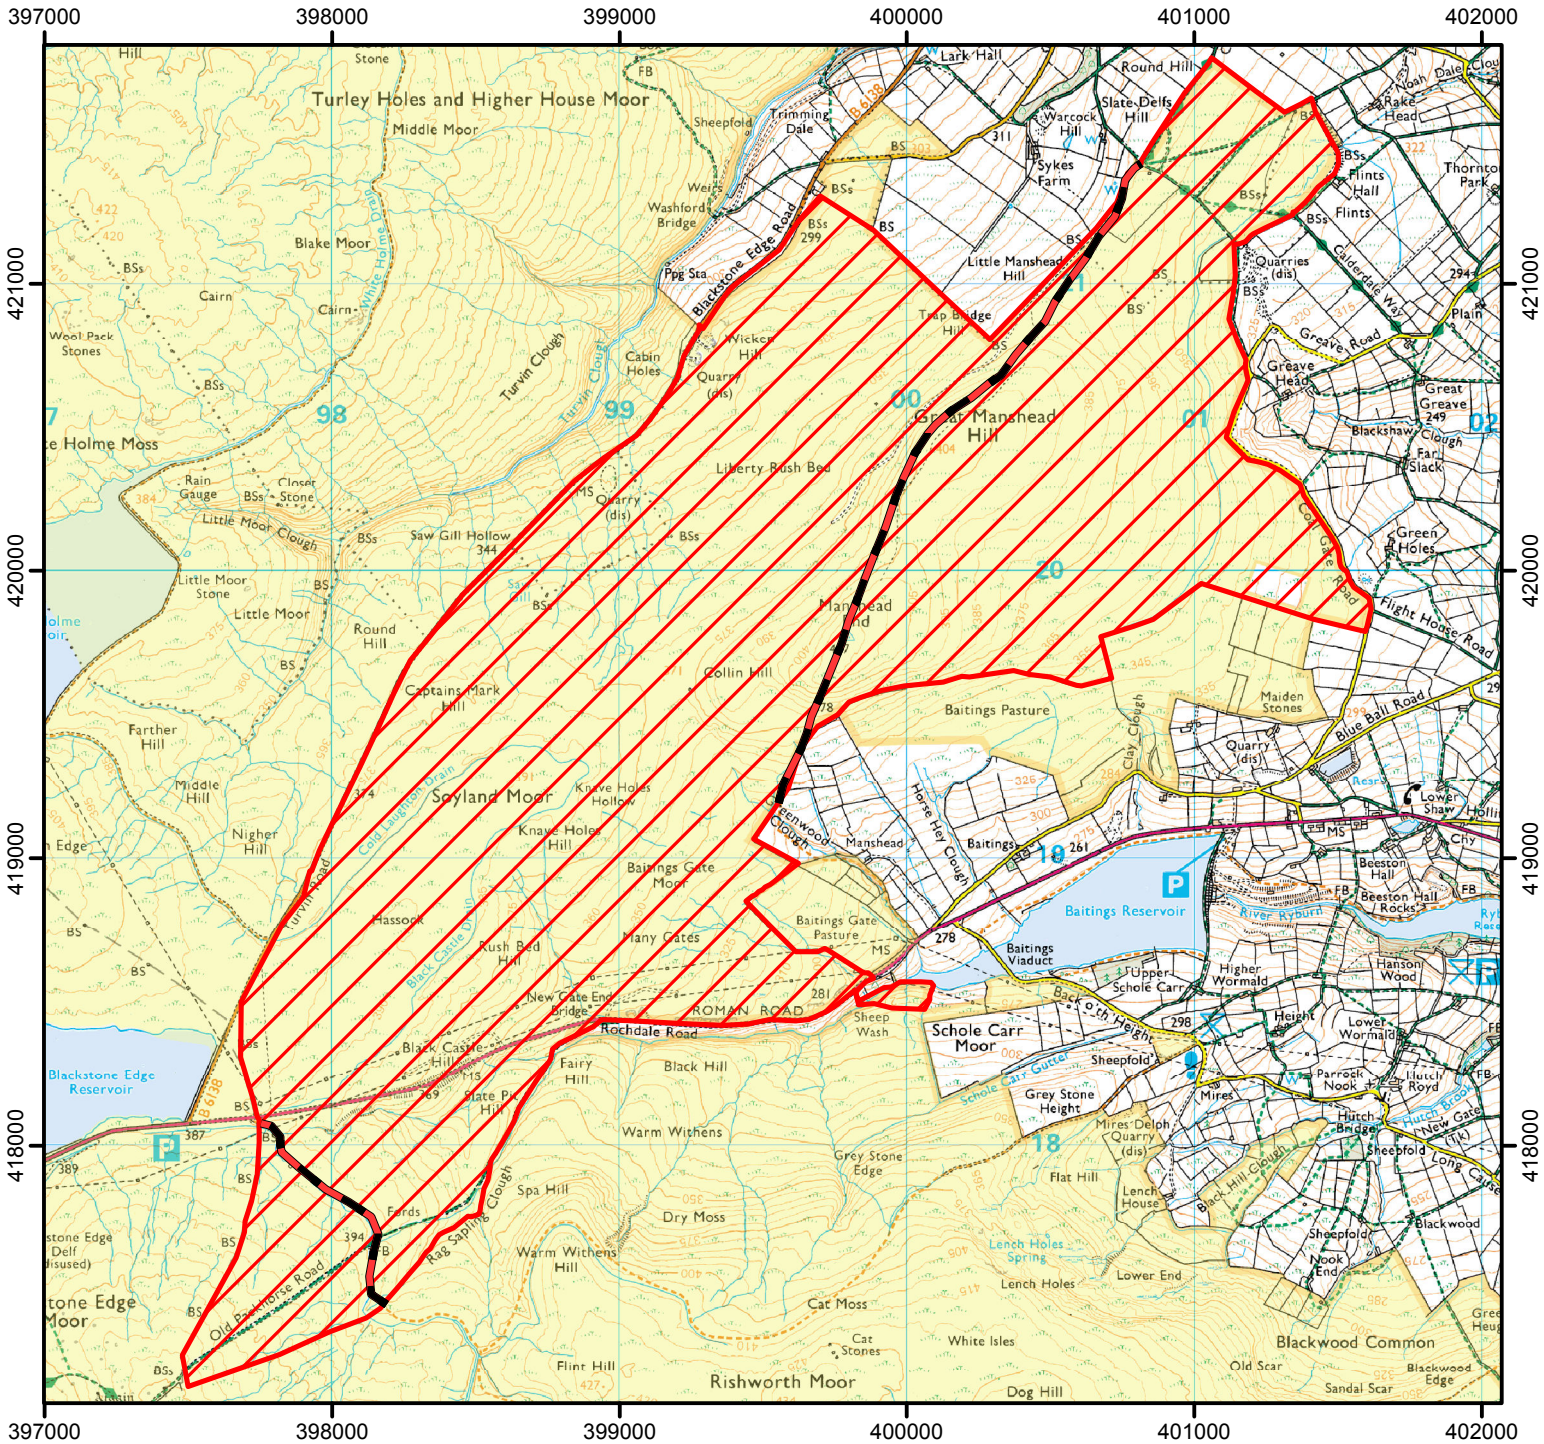

CROW Open Access: Consultation on review of restriction (please see accompanying notice)

NATURAL ENGLAND

This does not affect public rights of way

Consultation start date: 20 August 2020
Consultation end date: 22 September 2020.

Case Number: 2005030003

0 500 1,000 Metres

© Crown Copyright and database right 2015. All rights reserved. Ordnance Survey Licence number 100022021

- Open Access Land
- Restricted Open Access Land
- Permitted Routes

For more information call the Open Access Contact Centre on 0300 060 2091
or visit our website at www.gov.uk/right-of-way-open-access-land/use-your-right-to-roam