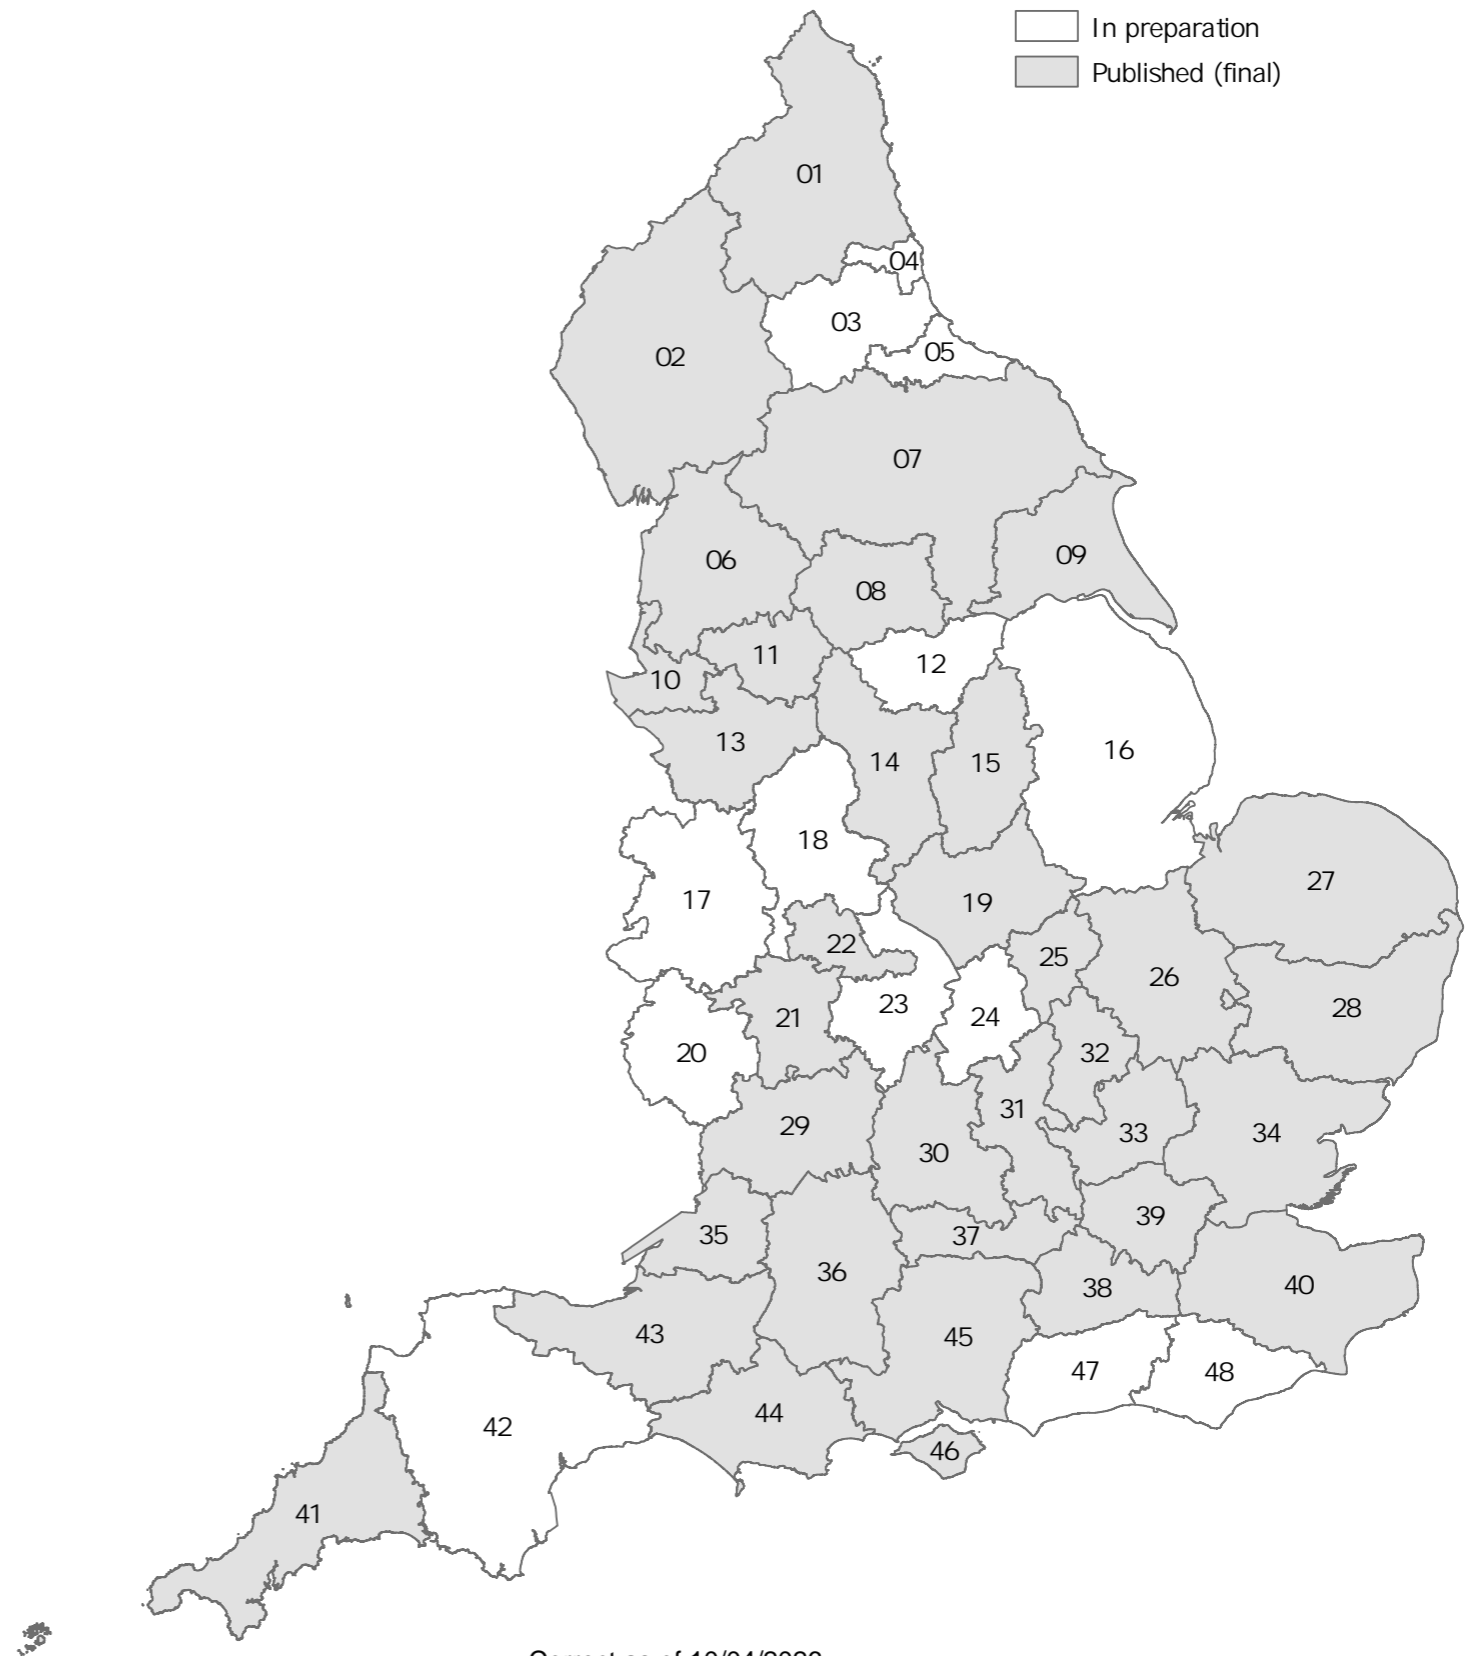

LNRS areas
 In preparation
 Published (final)

[View this information as a list and find contact details for each responsible authority](#)

Correct as of 10/04/2026

© Crown copyright and database rights 2025 Ordnance Survey 100022021.