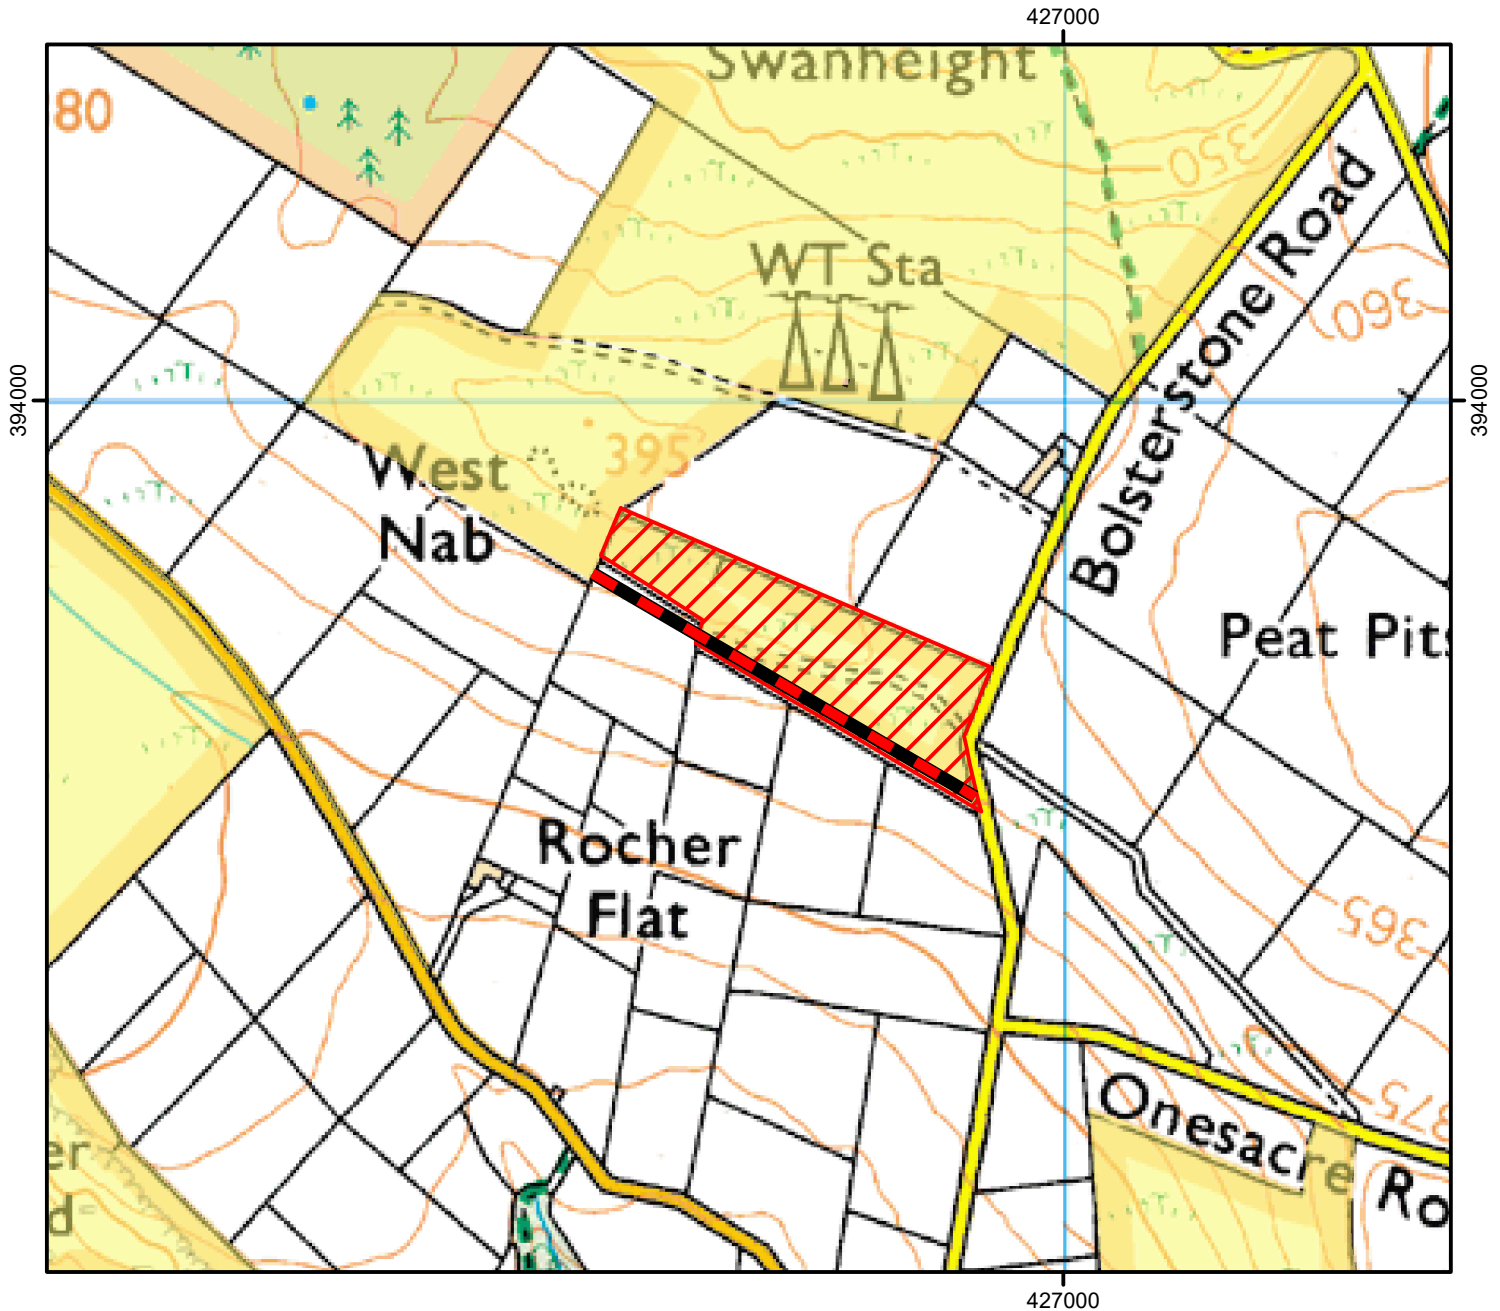

# CROW Open Access: Consultation on review of restriction

Please see accompanying notice.

This does not affect Public Rights of Way.

Consultation end date: 05 April 2024

Case Number: 2014037142

© Crown Copyright and database right 2024.  
All rights reserved. Ordnance Survey Licence number 100022021

-  CROW Consultation
-  CROW Access Land
-  Permitted Route

For more information call the Open Access Contact Centre on 0300 060 2091  
or visit our website at [www.gov.uk/right-of-way-open-access-land/use-your-right-to-roam](http://www.gov.uk/right-of-way-open-access-land/use-your-right-to-roam)